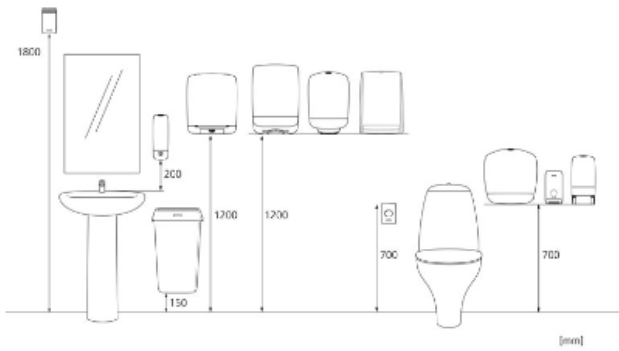

Katrin Inclusive System Toilet Dispenser - Black

104605

- Holds two Katrin System toilet rolls
- Seamless dispensing with drop-down roll system and adjustable roll brake
- Easy and quick to refill
- Can be refilled while the second roll is in use, so tissue is always available
- 1360 - 1836 sheets, depending on paper quality
- Two versions available: with or without core catcher
- Better paper accessibility at the front of the dispenser opening
- The lock can be used with or without a key
- No searching around inside the dispenser opening for the loose end of the paper roll
- Main raw materials of major plastic parts and lock: ABS (Acrylonitrile butadiene styrene), PC (polycarbonate), POM (polyoxymethylene)
- Katrin Inclusive dispensers are resistant to high temperatures

y 1272 mm

z 1200 mm

102

131.3 kg

6414300104612

Measurements and installing

Related products

103424
**Katrin Classic
System Toilet 800
ECO**