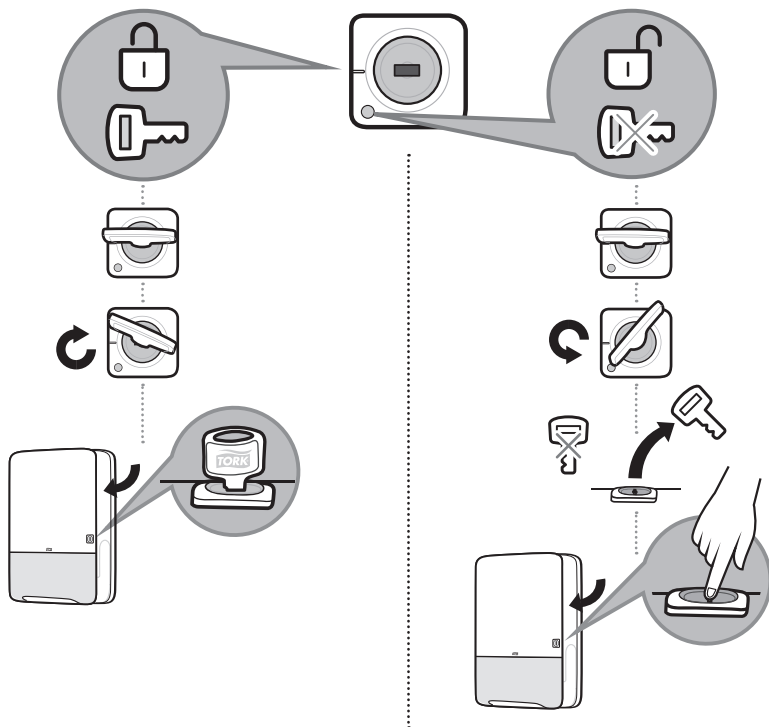

Tork PeakServe® Mini Continuous™ Hand Towel

Elevation
Design

H5

Tork PeakServe® Mini Continuous™ Hand Towel

5

6

7

8

9

10

Disposal

- Damaged or malfunctioning product should be disposed of immediately to avoid potential of injury
- Products should be disposed of in accordance with applicable regulations

Cleaning instructions

- Clean dispenser with mild detergent and soft cloth

European Community Design Registration RCD 000929971