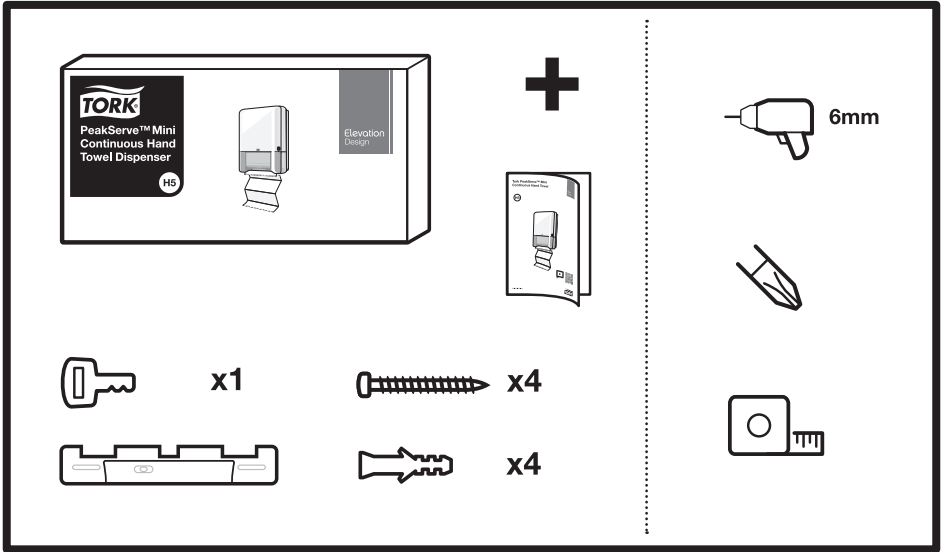

Tork PeakServe® Mini Continuous™ Hand Towel

Elevation
Design

H5

Tork PeakServe® Mini Continuous™ Hand Towel

5

6

7

8

- Clean dispenser with mild detergent and soft cloth

European Community Design Registration RCD 000929971