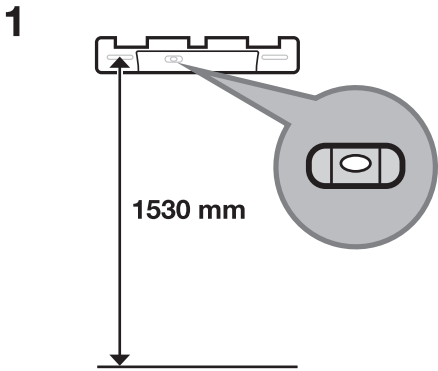

Tork PeakServe® Mini Continuous™ Hand Towel

Elevation
Design

H5

Tork PeakServe® Mini Continuous™ Hand Towel

5

6

7

8