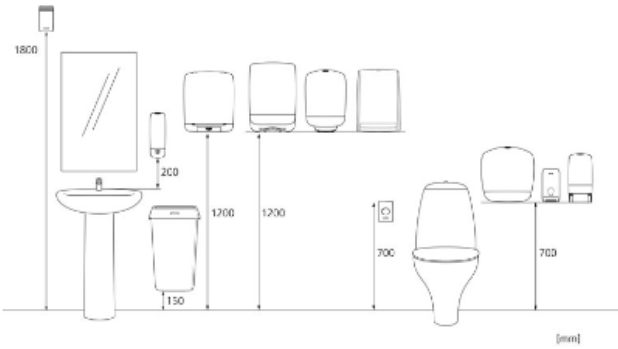

### Product / Consumer pack

x 342 mm

y 356 mm

z 149 mm

White

1.257 kg

### Transport pallet

x 800 mm

y 1254 mm

z 1200 mm

48

102.334 kg

6414300090090

### Measurements and installing