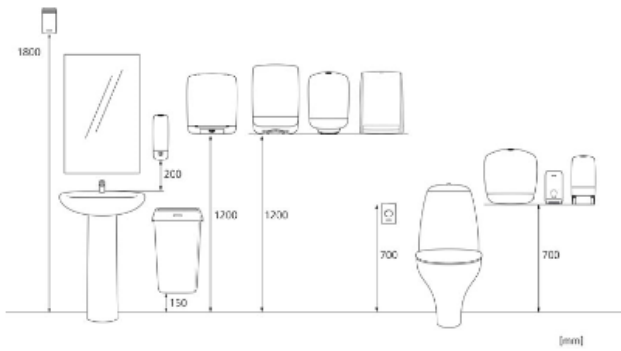

Product / Consumer pack

x 94 mm
y 192 mm
z 80 mm

Black

0.235 kg

Transport pack

x 98 mm
y 195 mm
z 85 mm

1

0.303 kg

6414300104513

Transport pallet

x 800 mm
y 2120 mm
z 1200 mm

960

332.18 kg

6414300104520

Measurements and installing

Related products