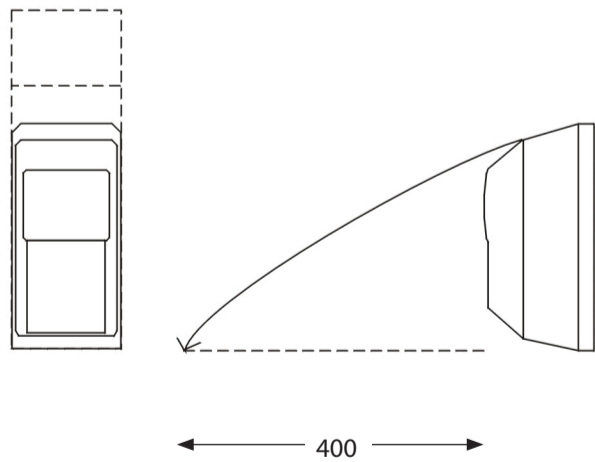

92384, 104452  
Katrin Toilet 2-roll Dispenser

**INSTALLATION GUIDE**  
**KATRIN TOILET**  
**2-ROLL DISPENSER**  
**SCALE 1:1**

215mm