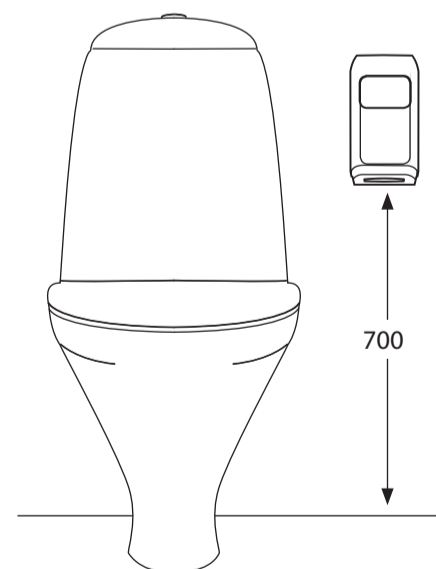

92384, 104452  
Katrin Toilet 2-roll Dispenser

**INSTALLATION GUIDE**  
**KATRIN TOILET**  
**2-ROLL DISPENSER**  
**SCALE 1:1**

215mm